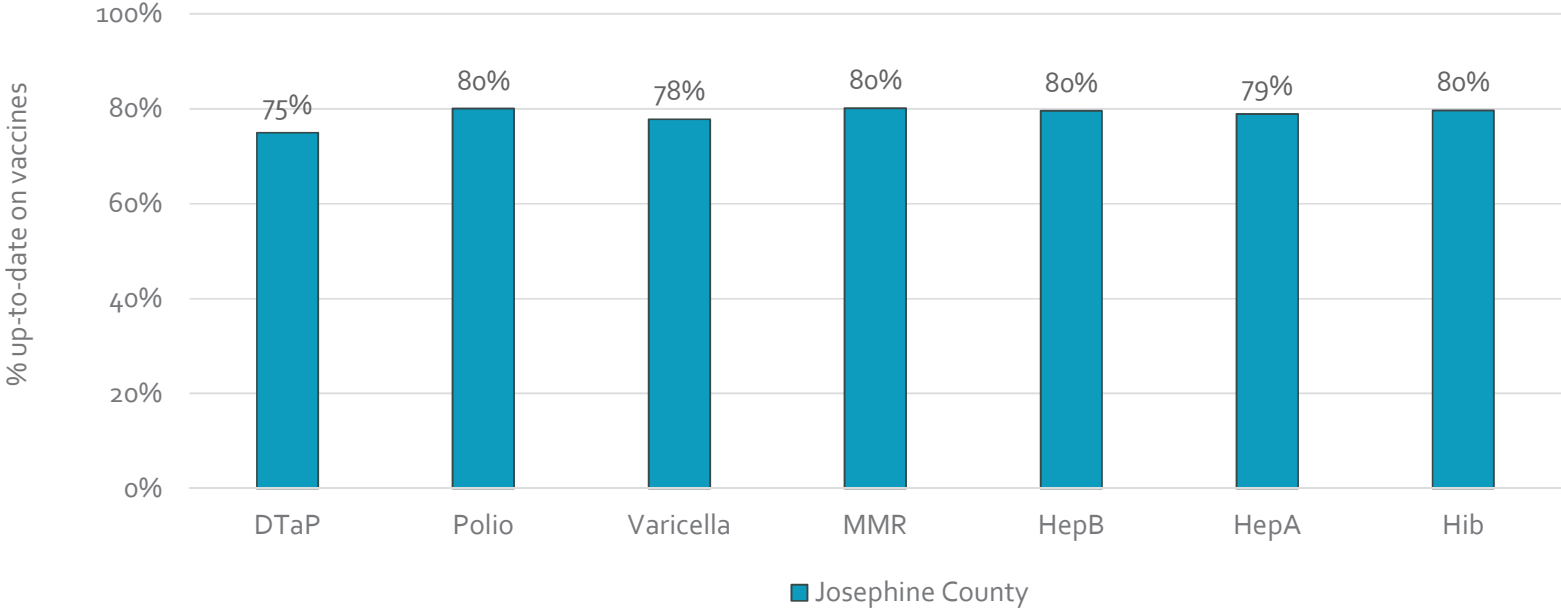

How many school-age kids* are up-to-date in your county?

* Kindergarten through 12th grade

Assessment date: 02/27/2017

Data source: Immunization Primary Review Summary Reports

How many kids younger than school-age* are up-to-date on vaccines your county?

* Children aged 19 months as of 01/11/2017 through 5 years as of 09/01/2016
Assessment date: 02/27/2017
Data source: Oregon ALERT IIS