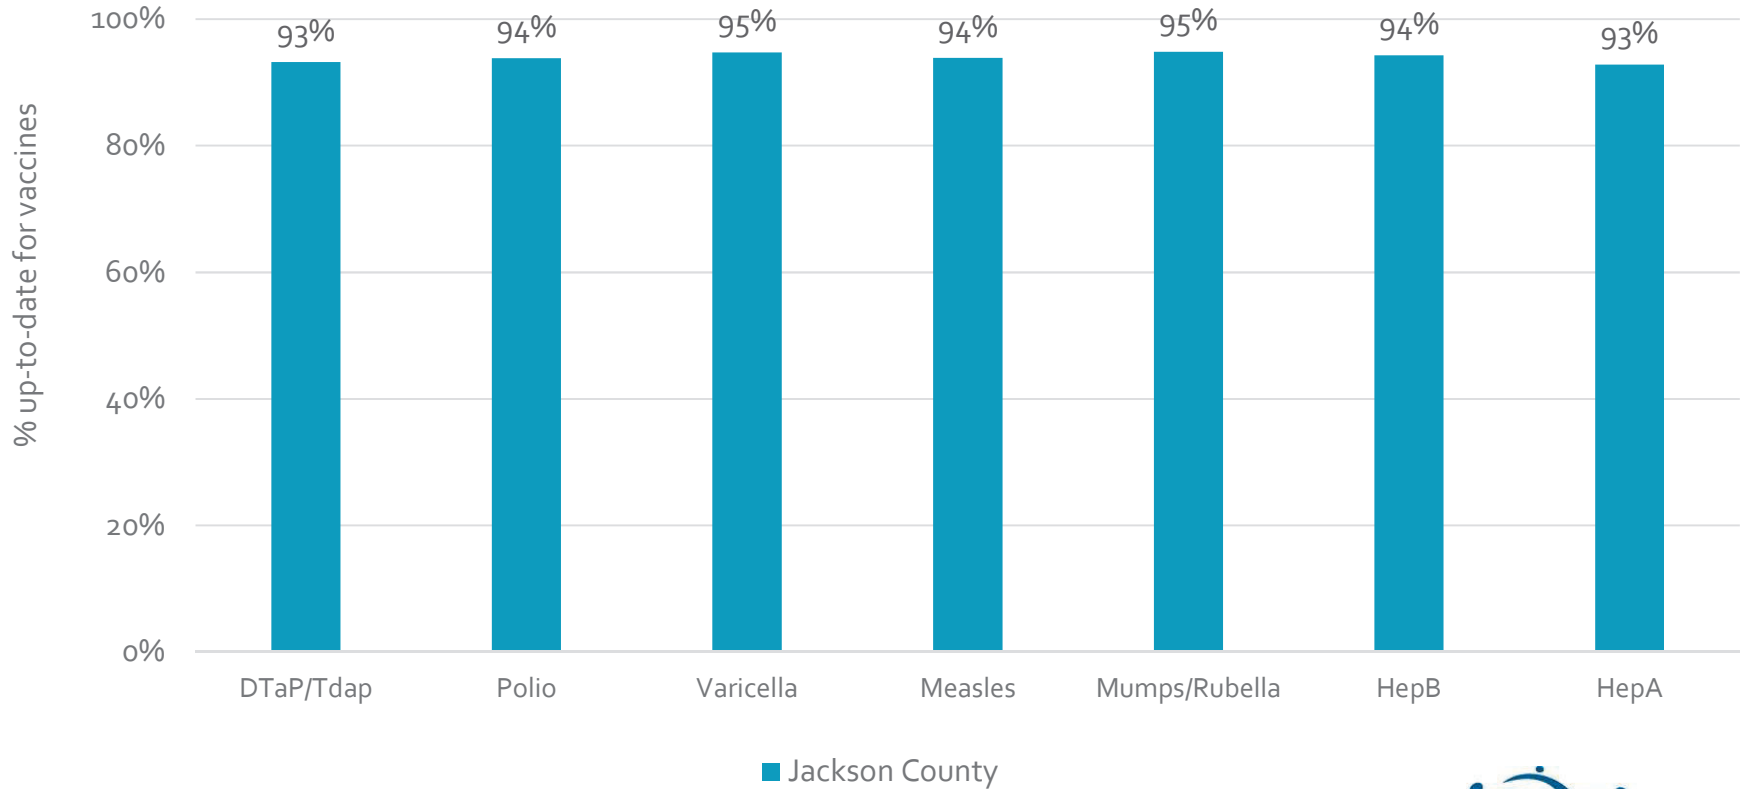

How many school-age kids* are up-to-date in your county?

* Kindergarten through 12th grade

Assessment date: 02/27/2017

Data source: Immunization Primary Review Summary Reports

How many kids younger than school-age* are up-to-date on vaccines your county?

* Children aged 19 months as of 01/11/2017 through 5 years as of 09/01/2016
Assessment date: 02/27/2017
Data source: Oregon ALERT IIS